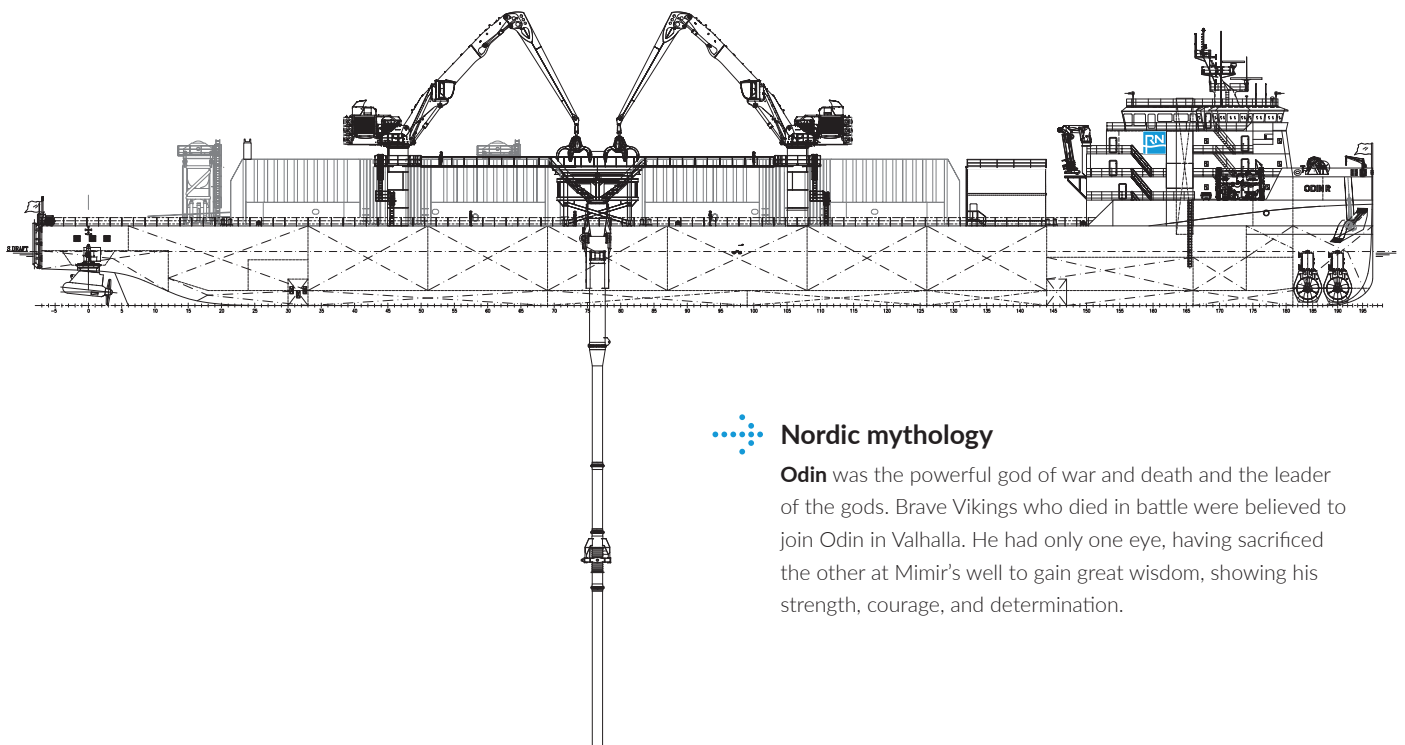

Specifications

IMO	9991379	Draught loaded	6.3m
Call sign	OULV2	Draught unloaded	4.2m
MMSI	219034956	Main engine	4x2,525kW
Gross tonnage	16,289GT	Bow thruster	2x450kW
LOA	160.0m	Total power installed	12,880kW
Breadth	36.0m	Speed ballast	10.5kn
Rock capacity	18,000t	Speed loaded	9.0kn
Fallpipe size	Ø 1,200/1,800mm	Flag	Danish
Rock size	LM_A 60-300kg	Class	DNV
Fallpipe operational depth	>100.0m	Cranes	2 x Sennebogen 885G
Accommodation	35 single cabins		

Nordic mythology

Odin was the powerful god of war and death and the leader of the gods. Brave Vikings who died in battle were believed to join Odin in Valhalla. He had only one eye, having sacrificed the other at Mimir's well to gain great wisdom, showing his strength, courage, and determination.